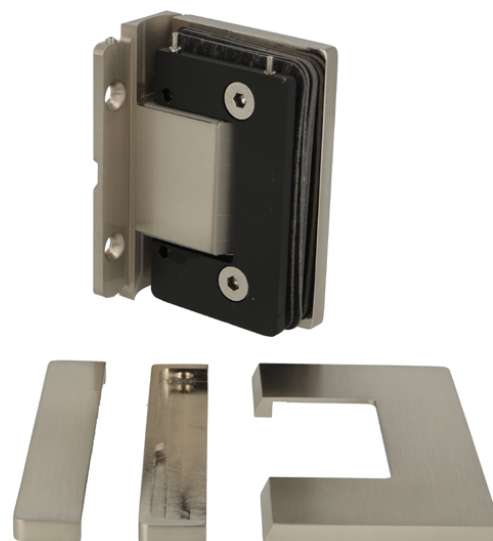

PRODUCT SHEET

Description:

Shower Hinge "Rio", Wall/Glass, SS-Look, Centre Back Plate , 8-10mm Glass Thickness, W/15 DG Angle Adjustment Function, & 25DG Return Function, Brass Material, Hidden Screws., Black Fiber Gaskets: 2 x 1mm & 2 x 2mm Thickness., Load Capacity Pr. Pair: 45kg

Item number:

15.23.881-0

Units	Box	Carton	HS Code	Barcode
Pcs.	1	20	8302100090	
				5704866500524

SISO A/S

Mileparken 11
DK-2740 Skovlunde
Denmark
VAT: 24786013

Phone +45 45 830 900

www.siso.dk
siso@siso.dk